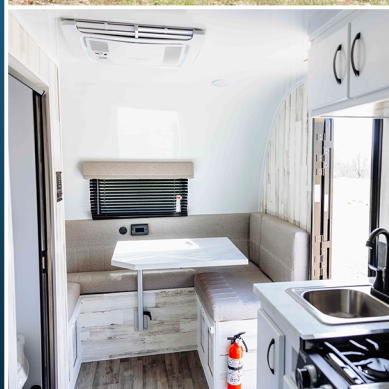

BIG BUGGY 14

2024 ADVENTURE TRAILER

BATHROOM
SHOWER, TOILET,
& WATER PROOF ORGANIZERS

KEEP COOL/WARM
INTERIOR A/C & FURNACE

KITCHEN
2 BURNER STOVE, FRIDGE,
MICROWAVE, SOLID SURFACE
COUNTER TOPS

INDUSTRIAL STRENGTH
HIGH QUALITY ALUMINUM FRAME,
AZDEL WALLS, & SEAMLESS
FIBERGLASS ROOF

LIVING ROOM
HDTV, SLEEPS 5-6, DINING TABLE

OVERLAND READY
ALL-TERRAIN TIRES & TORSION AXLES
FOR OFF-ROAD EXCURSIONS

STORAGE
BAGGAGE DOOR STORAGE, NYLON
ORGANIZERS, LOTS OF INTERNAL
STORAGE IN DINETTE

DESCRIPTION

The Big Buggy offers all the comforts of home while enabling adventurers to wake up in the wild! Don't have a truck to pull a trailer? No problem! Big Buggy can be pulled by a lightweight SUV! Leave your kitchen at home because our units have built-in sink, stove, fridge, & microwave! With so many options to upgrade & customize your buggy, the best part is the simplicity.